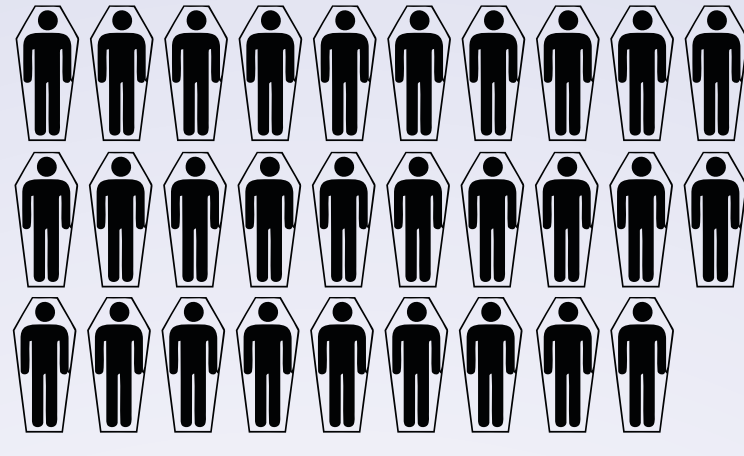

IN THE KNOW:

Driving Under the Influence

Drinking, Driving & Dying

36,000 fatal motor vehicle crashes each year
10,000 were alcohol or drug related

29 the number of Americans who die every day from alcohol/drug impaired driving

the minutes between each drunk driving death

In their lifetime, **ONE THIRD** of all Americans will be involved in an alcohol-related crash

Every **120** seconds someone is injured in a drunk driving crash

16 the percentage of alcohol related traffic deaths involving children aged 0-14

44,000,000,000 the cost of drunk driving to our country

How much is too much?

.08 percentage of alcohol in the blood (blood alcohol content or BAC) to be considered legally drunk

3 the number of drinks it takes for an average woman to reach .08% BAC

It's the Law...

80 the number of times the average drunk driver has driven drunk before their first arrest

the legal drinking age

4 the number of drinks it takes for an average man to reach .08% BAC