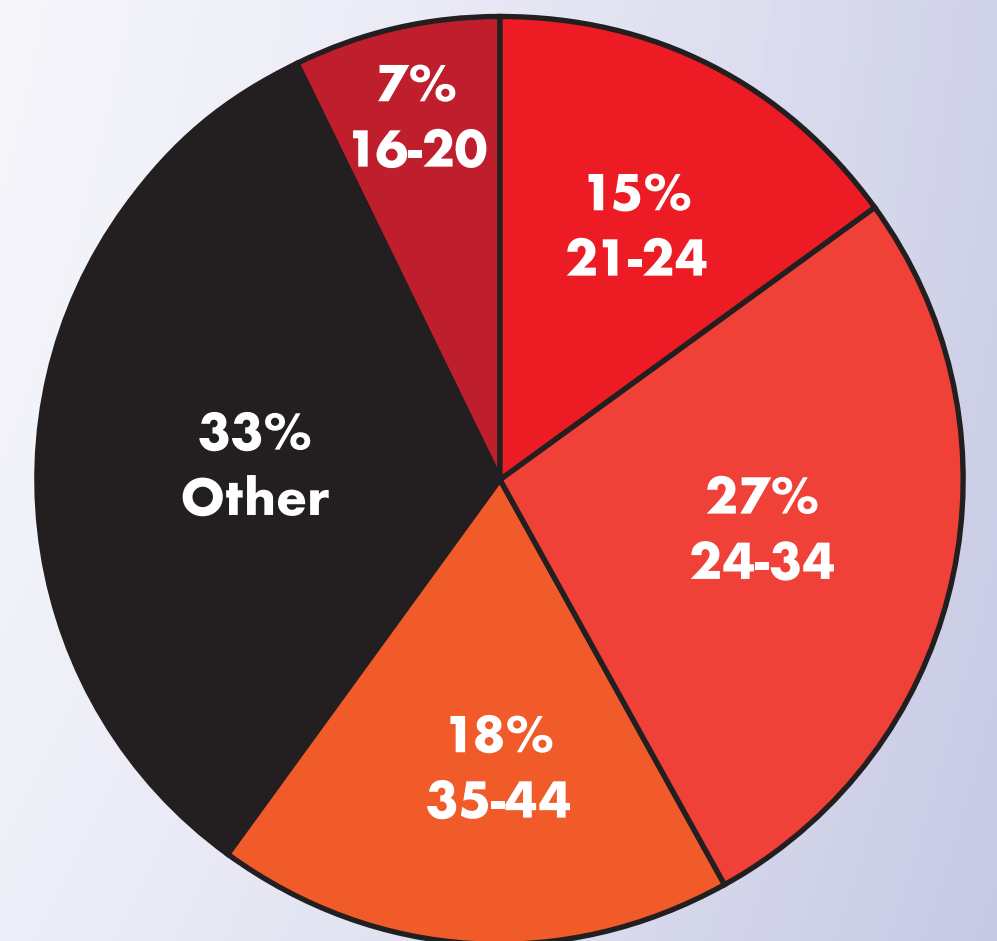

the minutes between each drunk driving death

In their lifetime, **ONE THIRD** of all Americans will be involved in an alcohol-related crash

Every **120** seconds someone is injured in a drunk driving crash

16 the percentage of alcohol related traffic deaths involving children aged 0-14

44,000,000,000 the cost of drunk driving to our country

How much is too much?

.08 percentage of alcohol in the blood (blood alcohol content or BAC) to be considered legally drunk

Males are **84%** more likely to drive under the influence of drugs than females

10,000,000 the number of people who reported driving while using drugs

18% of dead drivers test positive for illegal substance abuse

1,500,000 average number of people arrested for driving under the influence each year

Drugged and Behind the Wheel

Drivers with a BAC of **.08** involved in Fatal Crashes

- 7%** 16-20 years old
- 15%** 21-24 years old
- 27%** 25-34 years old
- 18%** 35-44 years old