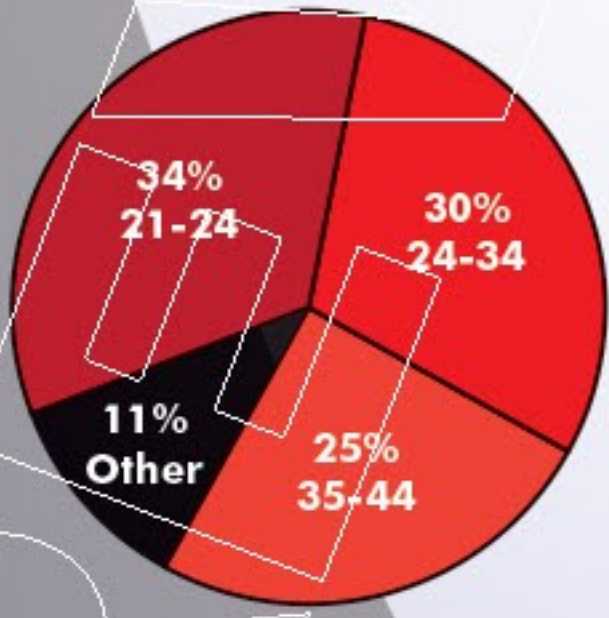

In their lifetime, **ONE THIRD** of all Americans will be involved in an alcohol-related crash

the minutes between each drunk driving death

17 the percentage of alcohol related traffic deaths involving children aged 0-14

Every **NINETY** seconds someone is injured in a drunk driving crash

132,000,000,000 the cost of drunk driving to our country

How much is too much?

.08 percentage of alcohol in the blood (blood alcohol content or BAC) to be considered legally drunk

3 the number of drinks it takes for an average woman to reach .08% BAC

4 the number of drinks it takes for an average man to reach .08% BAC

Drivers with a BAC of .08 involved in Fatal Crashes

34% 21-24 years old
30% 25-34 years old
25% 35-44 years old