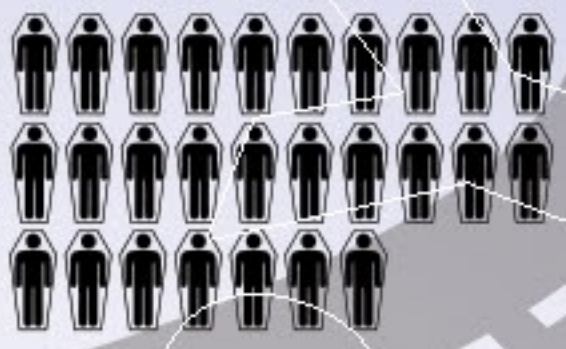

IN THE KNOW: Driving Under the Influence

Drinking, Driving & Dying

40,000 fatal motor vehicle crashes each year
16,000 were alcohol or drug related

27 the number of Americans who die every day from alcohol/drug impaired driving

In their lifetime, **ONE THIRD** of all Americans will be involved in an alcohol-related crash

the minutes between each drunk driving death

17 the percentage of alcohol related traffic deaths involving children aged 0-14